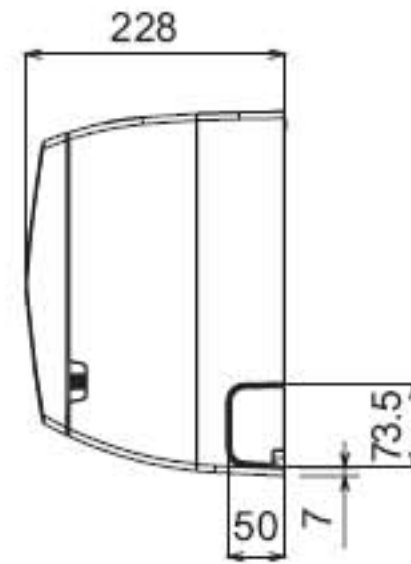

Model : MMK-AP0073H, AP0093H, AP0123H, AP0153H, AP0183H, AP0243H

Knock out system

Knock out system

Wireless remote controller

Remote controller holder

Installation plate

Space required for installation and servicing

	Distance	Comments
A	110 or more	
B	850 or more	For exchange of cross flow fan
C	170 or more	