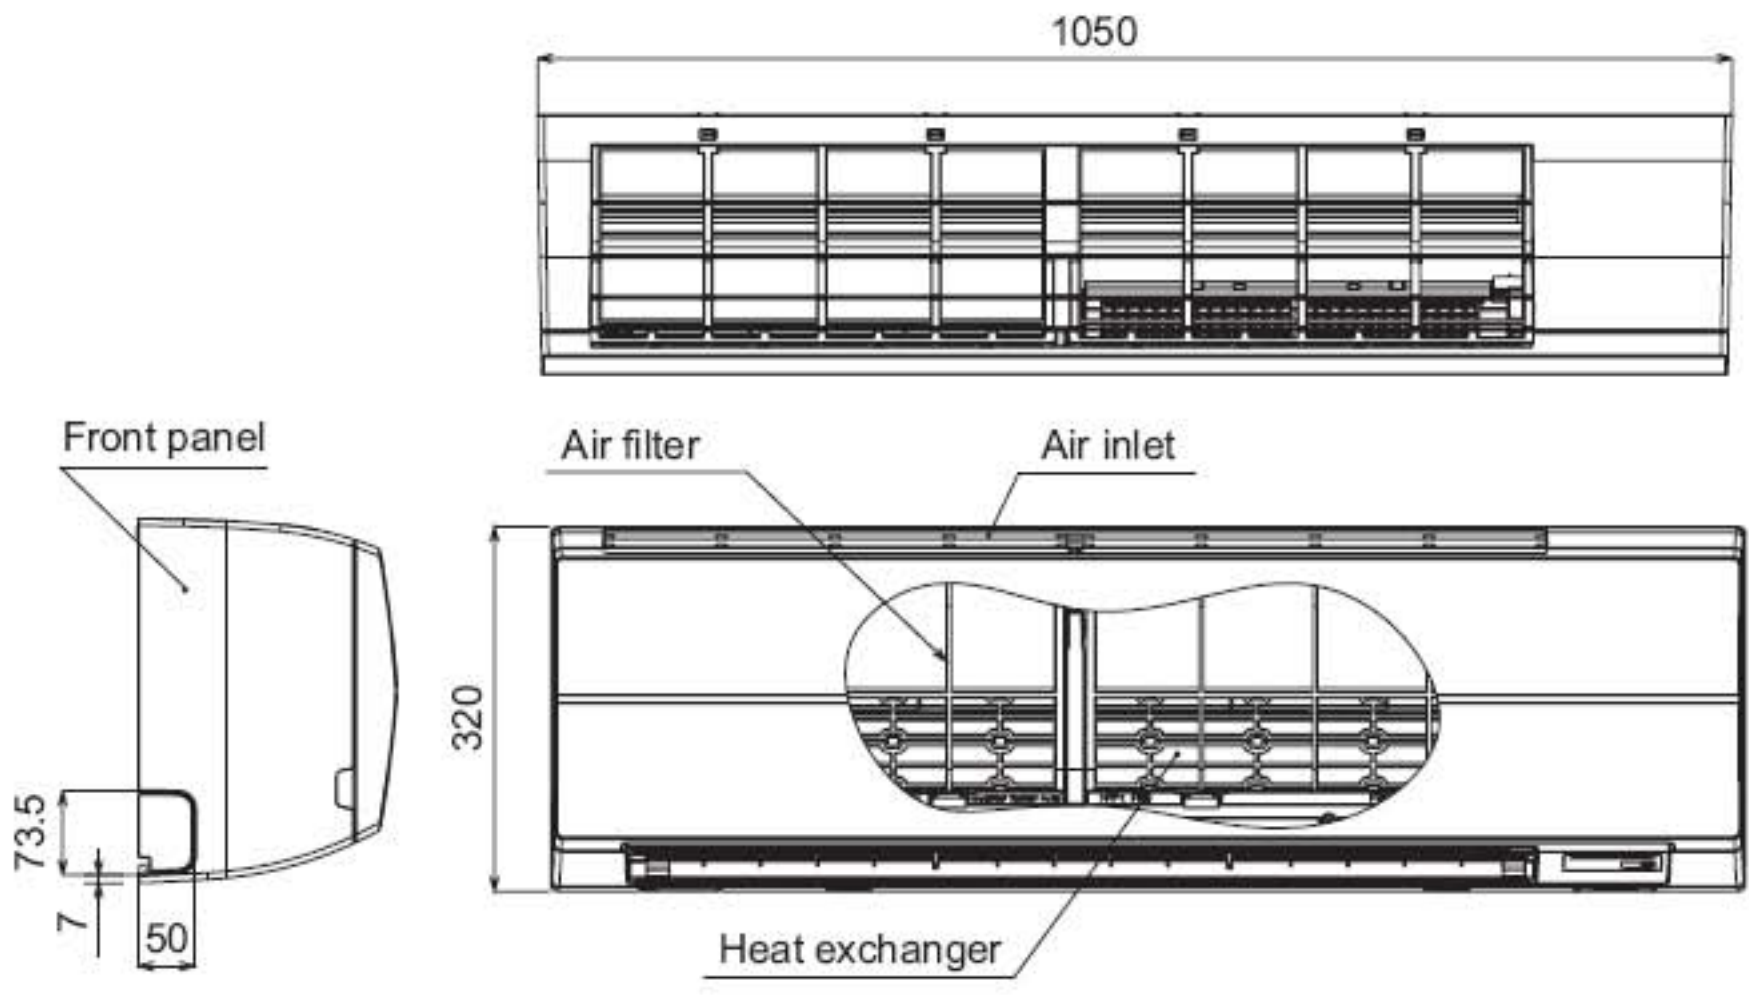

Model : MMK-AP0073H, AP0093H, AP0123H, AP0153H, AP0183H, AP0243H

Knock out system

Knock out system

Wireless remote controller

Remote controller holder

Installation plate

Space required for installation and servicing

	Distance	Comments
A	110 or more	
B	850 or more	For exchange of cross flow fan
C	170 or more	