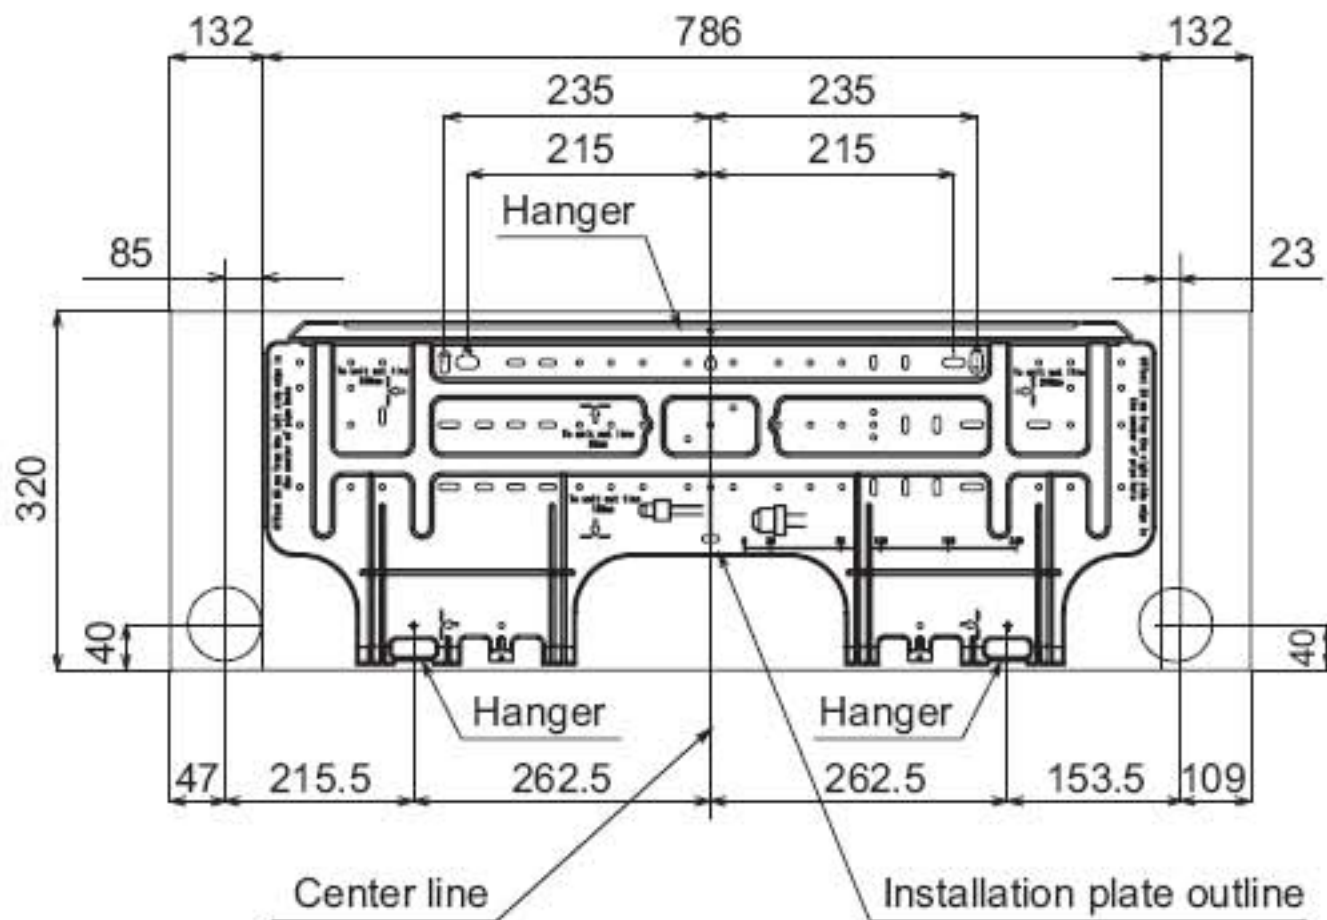

Model : MMK-AP0073H, AP0093H, AP0123H, AP0153H, AP0183H, AP0243H

Knock out system

Knock out system

Wireless remote controller

Remote controller holder

Installation plate

Space required for installation and servicing

	Distance	Comments
A	110 or more	
B	850 or more	For exchange of cross flow fan
C	170 or more	