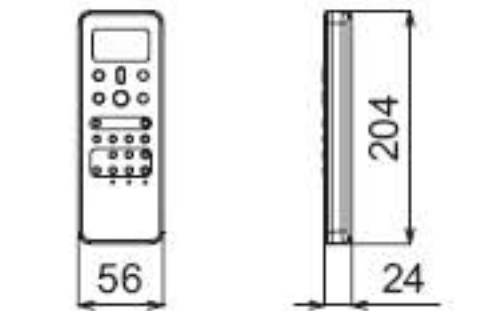

Model : MMK-AP0073H, AP0093H, AP0123H, AP0153H, AP0183H, AP0243H

Knock out system

Knock out system

Wireless remote controller

Remote controller holder

Installation plate

Space required for installation and servicing

	Distance	Comments
A	110 or more	
B	850 or more	For exchange of cross flow fan
C	170 or more	