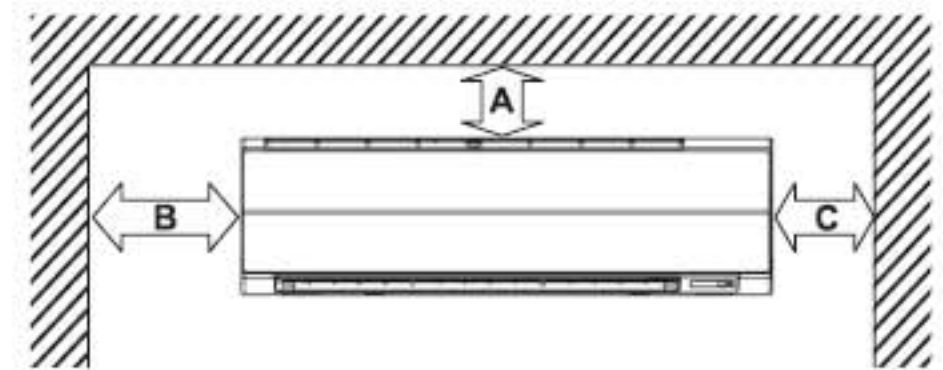

Model : MMK-AP0073H, AP0093H, AP0123H, AP0153H, AP0183H, AP0243H

Knock out system

Knock out system

Wireless remote controller

Remote controller holder

Installation plate

Space required for installation and servicing

	Distance	Comments
A	110 or more	
B	850 or more	For exchange of cross flow fan
C	170 or more	