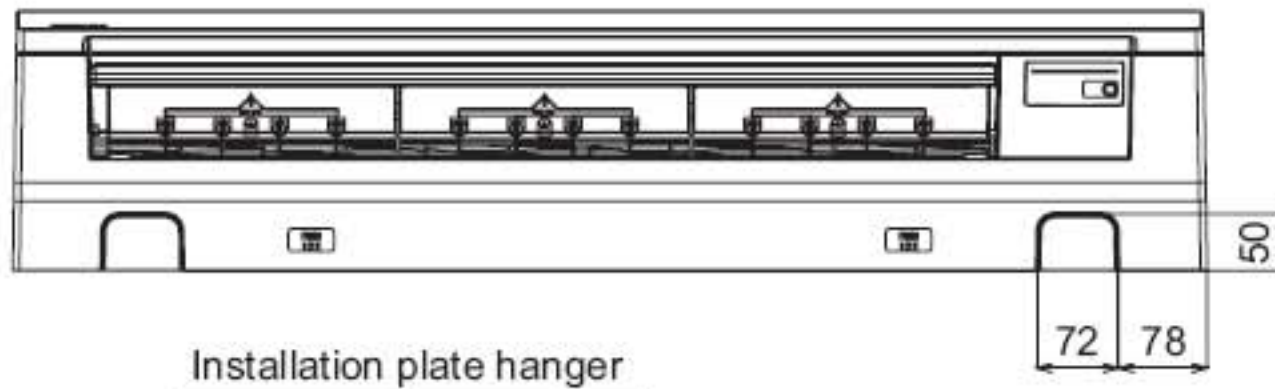

Model : MMK-AP0073H, AP0093H, AP0123H, AP0153H, AP0183H, AP0243H

Knock out system

Knock out system

Wireless remote controller

Remote controller holder

Installation plate

Space required for installation and servicing

	Distance	Comments
A	110 or more	
B	850 or more	For exchange of cross flow fan
C	170 or more	