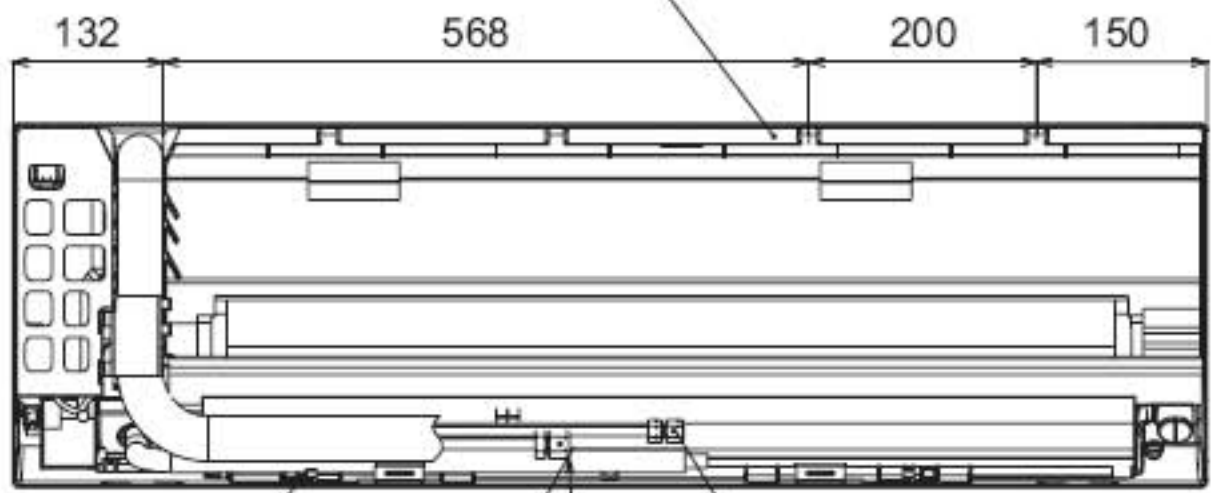

Model : MMK-AP0073H, AP0093H, AP0123H, AP0153H, AP0183H, AP0243H

Knock out system

Knock out system

Wireless remote controller

Remote controller holder

Installation plate

Space required for installation and servicing

	Distance	Comments
A	110 or more	
B	850 or more	For exchange of cross flow fan
C	170 or more	