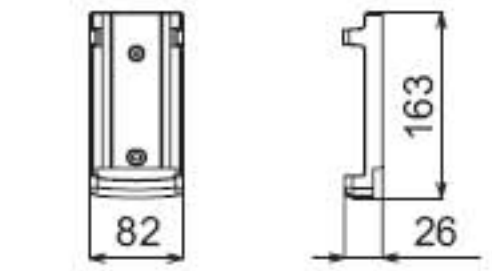

Model : MMK-AP0073H, AP0093H, AP0123H, AP0153H, AP0183H, AP0243H

Knock out system

Knock out system

Wireless remote controller

Remote controller holder

Installation plate

Space required for installation and servicing