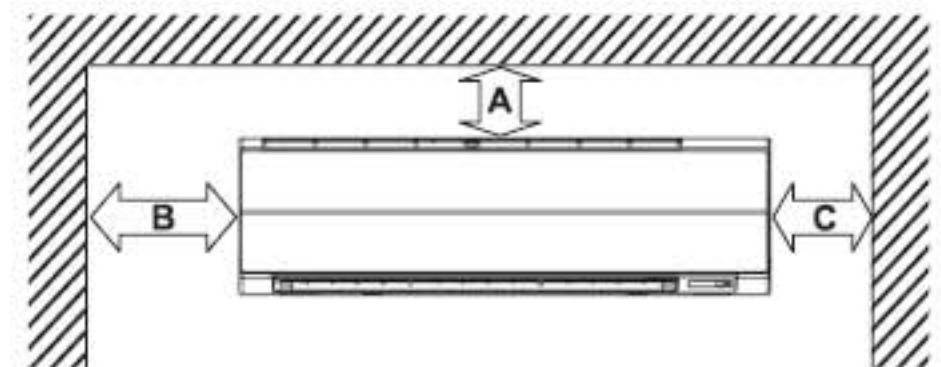

Knock out system

Wireless remote controller

Remote controller holder

Installation plate hanger

Connecting pipe (0.39m)
(07, 09, 12 series; 9.5mm
15, 18 series; 12.7mm
24 series; 15.9mm)

Drain hose
(0.5mm)

Connecting pipe (0.44m)
(07, 09, 12 series; 6.4mm
15, 18 series; 6.4mm
24 series; 9.5mm)

Installation plate

Space required for installation and servicing

	Distance	Comments
A	110 or more	
B	850 or more	For exchange of cross flow fan
C	170 or more	