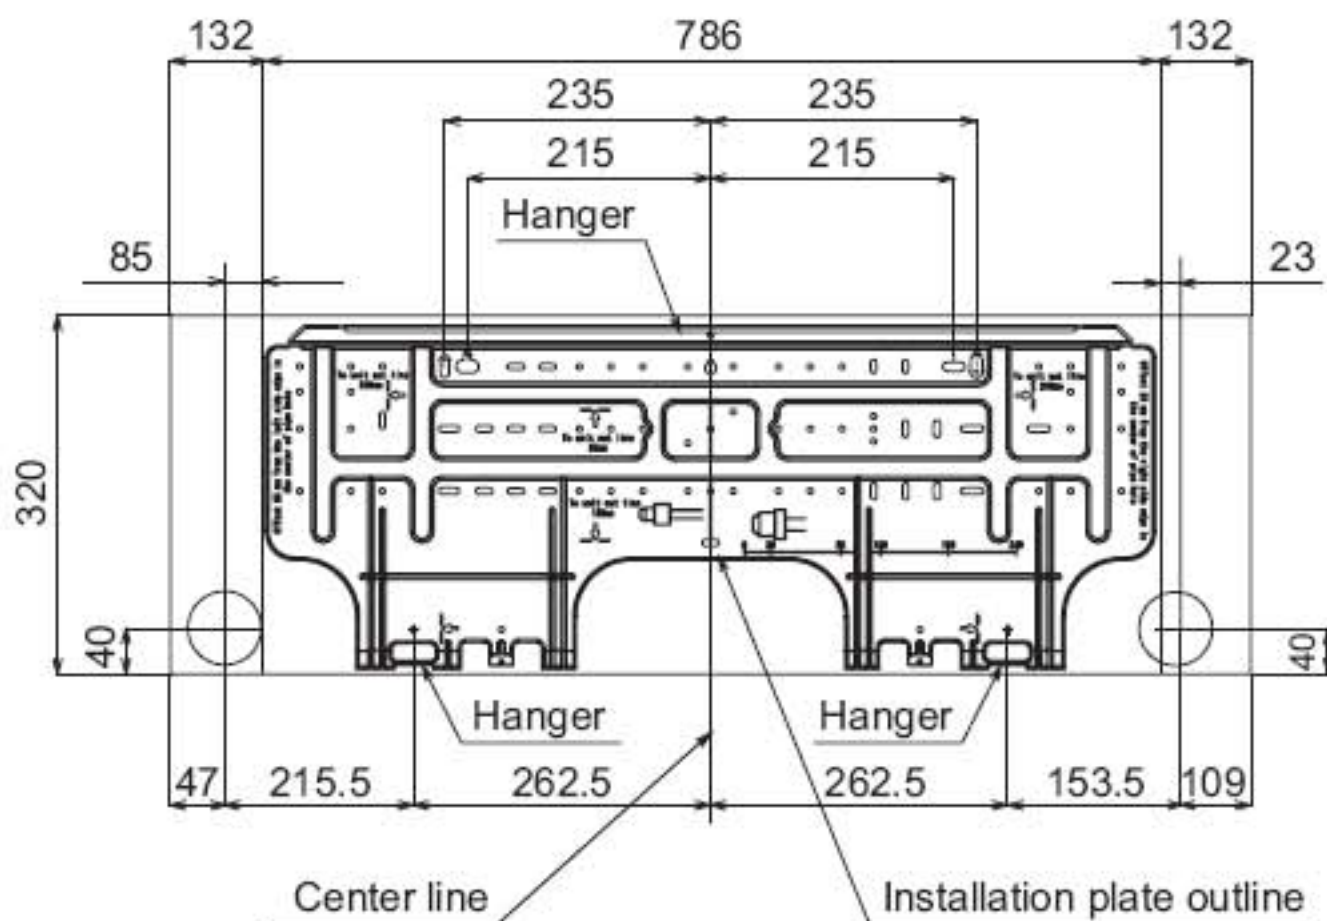

Knock out system

Wireless remote controller

Remote controller holder

Installation plate hanger

Connecting pipe (0.39m)
(07, 09, 12 series; 9.5mm
15, 18 series; 12.7mm
24 series; 15.9mm)

Drain hose
(0.5mm)

Connecting pipe (0.44m)
(07, 09, 12 series; 6.4mm
15, 18 series; 6.4mm
24 series; 9.5mm)

Installation plate

Space required for installation and servicing

	Distance	Comments
A	110 or more	
B	850 or more	For exchange of cross flow fan
C	170 or more	