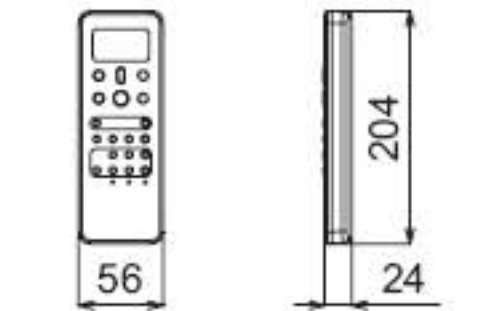

Knock out system

Wireless remote controller

Remote controller holder

Installation plate hanger

Connecting pipe (0.39m)
(07, 09, 12 series; 9.5mm
15, 18 series; 12.7mm
24 series; 15.9mm)

Drain hose
(0.5mm)

Connecting pipe (0.44m)
(07, 09, 12 series; 6.4mm
15, 18 series; 6.4mm
24 series; 9.5mm)