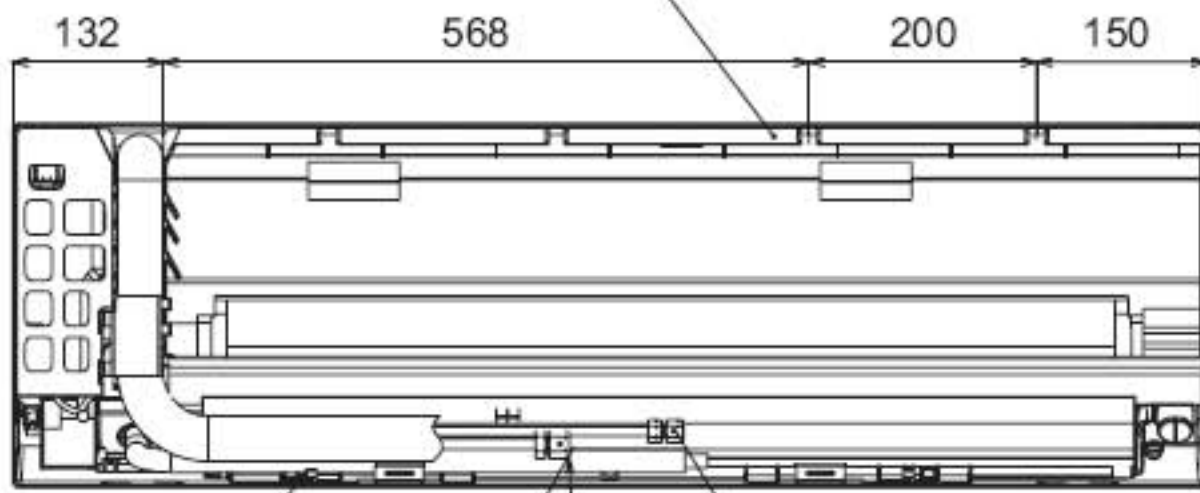

Knock out system

Wireless remote controller

Remote controller holder

Installation plate hanger

Connecting pipe (0.39m)
(07, 09, 12 series; 9.5mm
15, 18 series; 12.7mm
24 series; 15.9mm)

Drain hose
(0.5mm)

Connecting pipe (0.44m)
(07, 09, 12 series; 6.4mm
15, 18 series; 6.4mm
24 series; 9.5mm)

Installation plate

Space required for installation and servicing

	Distance	Comments
A	110 or more	
B	850 or more	For exchange of cross flow fan
C	170 or more	