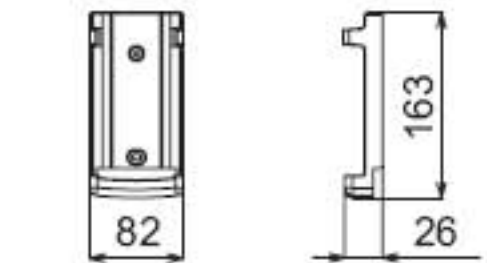

Knock out system

Wireless remote controller

Remote controller holder

Installation plate hanger

Connecting pipe (0.39m)
(07, 09, 12 series; 9.5mm
15, 18 series; 12.7mm
24 series; 15.9mm)

Drain hose
(0.5mm)

Connecting pipe (0.44m)
(07, 09, 12 series; 6.4mm
15, 18 series; 6.4mm
24 series; 9.5mm)