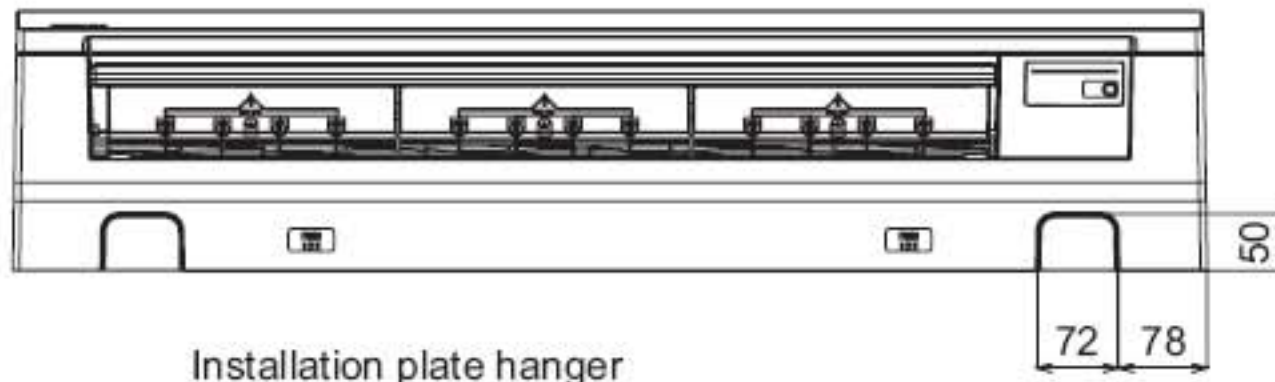

Knock out system

Wireless remote controller

Remote controller holder

Installation plate hanger

Connecting pipe (0.39m)
(07, 09, 12 series; 9.5mm
15, 18 series; 12.7mm
24 series; 15.9mm)

Drain hose
(0.5mm)

Connecting pipe (0.44m)
(07, 09, 12 series; 6.4mm
15, 18 series; 6.4mm
24 series; 9.5mm)

Installation plate

Space required for installation and servicing

	Distance	Comments
A	110 or more	
B	850 or more	For exchange of cross flow fan
C	170 or more	