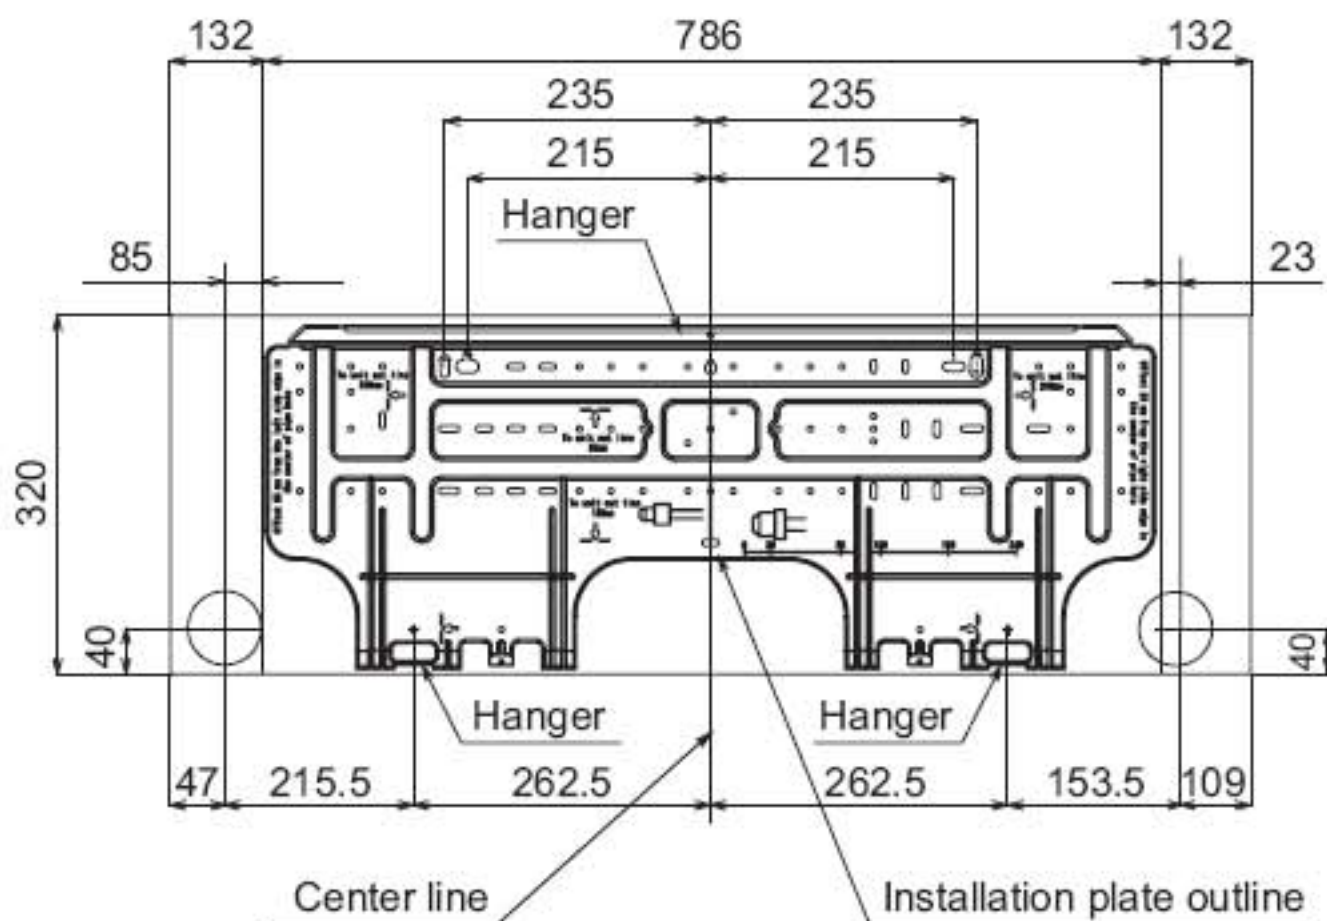

Knock out system

Knock out system

Wireless remote controller

Remote controller holder

Installation plate hanger

Connecting pipe (0.39m)  
(07, 09, 12 series; 9.5mm  
15, 18 series; 12.7mm  
24 series; 15.9mm)

Drain hose  
(0.5mm)

Connecting pipe (0.44m)  
(07, 09, 12 series; 6.4mm  
15, 18 series; 6.4mm  
24 series; 9.5mm)

Installation plate

### Space required for installation and servicing

	Distance	Comments
A	110 or more	
B	850 or more	For exchange of cross flow fan
C	170 or more	