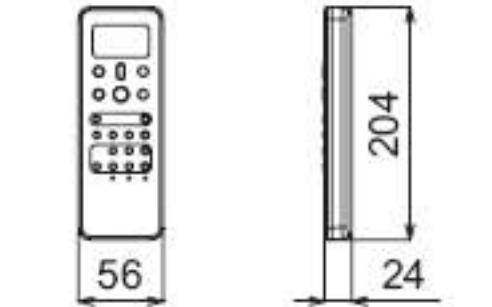

Knock out system

Knock out system

Wireless remote controller

Remote controller holder

Installation plate hanger

Connecting pipe (0.39m)  
(07, 09, 12 series; 9.5mm  
15, 18 series; 12.7mm  
24 series; 15.9mm)

Drain hose  
(0.5mm)

Connecting pipe (0.44m)  
(07, 09, 12 series; 6.4mm  
15, 18 series; 6.4mm  
24 series; 9.5mm)

Installation plate