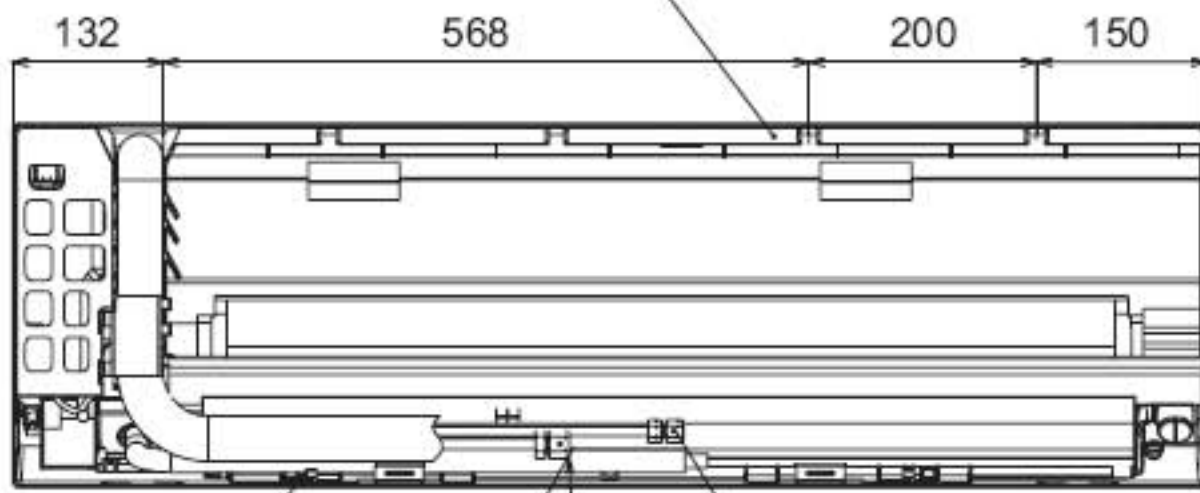

Knock out system

Knock out system

Wireless remote controller

Remote controller holder

Installation plate hanger

Connecting pipe (0.39m)  
(07, 09, 12 series; 9.5mm  
15, 18 series; 12.7mm  
24 series; 15.9mm)

Drain hose  
(0.5mm)

Connecting pipe (0.44m)  
(07, 09, 12 series; 6.4mm  
15, 18 series; 6.4mm  
24 series; 9.5mm)

Installation plate

### Space required for installation and servicing

	Distance	Comments
A	110 or more	
B	850 or more	For exchange of cross flow fan
C	170 or more	