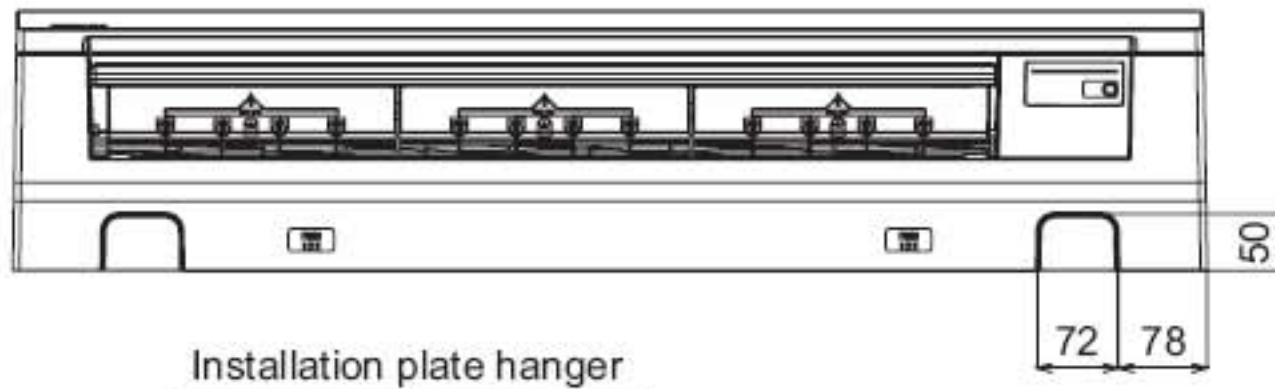

Knock out system

Knock out system

Wireless remote controller

Remote controller holder

Installation plate hanger

Connecting pipe (0.39m)  
(07, 09, 12 series; 9.5mm  
15, 18 series; 12.7mm  
24 series; 15.9mm)

Drain hose  
(0.5mm)

Connecting pipe (0.44m)  
(07, 09, 12 series; 6.4mm  
15, 18 series; 6.4mm  
24 series; 9.5mm)

Installation plate