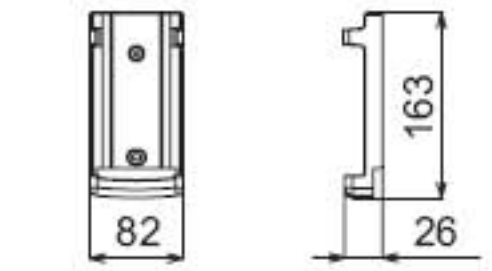

Knock out system

Knock out system

Wireless remote controller

Remote controller holder

Installation plate hanger

Connecting pipe (0.39m)  
(07, 09, 12 series; 9.5mm  
15, 18 series; 12.7mm  
24 series; 15.9mm)

Drain hose  
(0.5mm)

Connecting pipe (0.44m)  
(07, 09, 12 series; 6.4mm  
15, 18 series; 6.4mm  
24 series; 9.5mm)

Installation plate