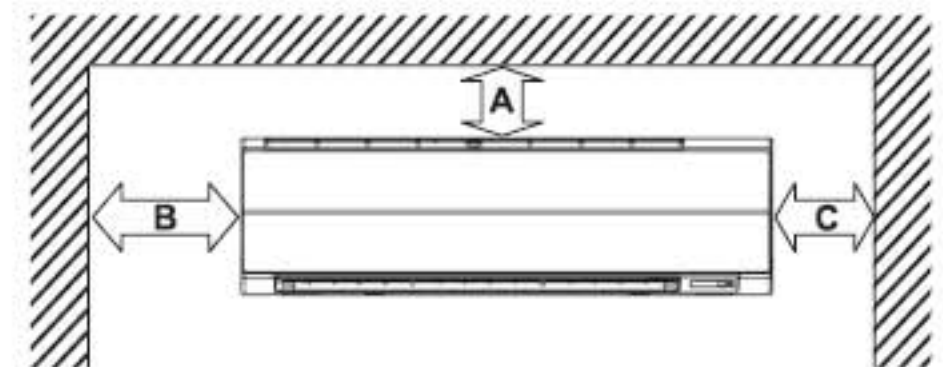

Space required for installation and servicing

	Distance	Comments
A	110 or more	
B	850 or more	For exchange of cross flow fan
C	170 or more