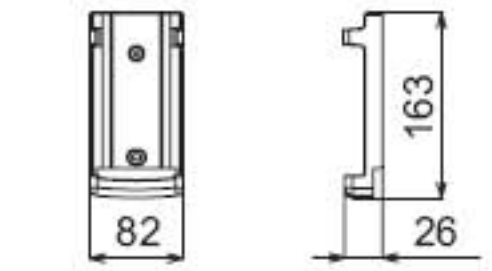

Knock out system

Knock out system

Wireless remote controller

Remote controller holder

Connecting pipe (0.39m)  
(07, 09, 12 series; 9.5mm  
15, 18 series; 12.7mm  
24 series; 15.9mm)

Drain hose  
(0.5mm)

Connecting pipe (0.44m)  
(07, 09, 12 series; 6.4mm  
15, 18 series; 6.4mm  
24 series; 9.5mm)

Installation plate