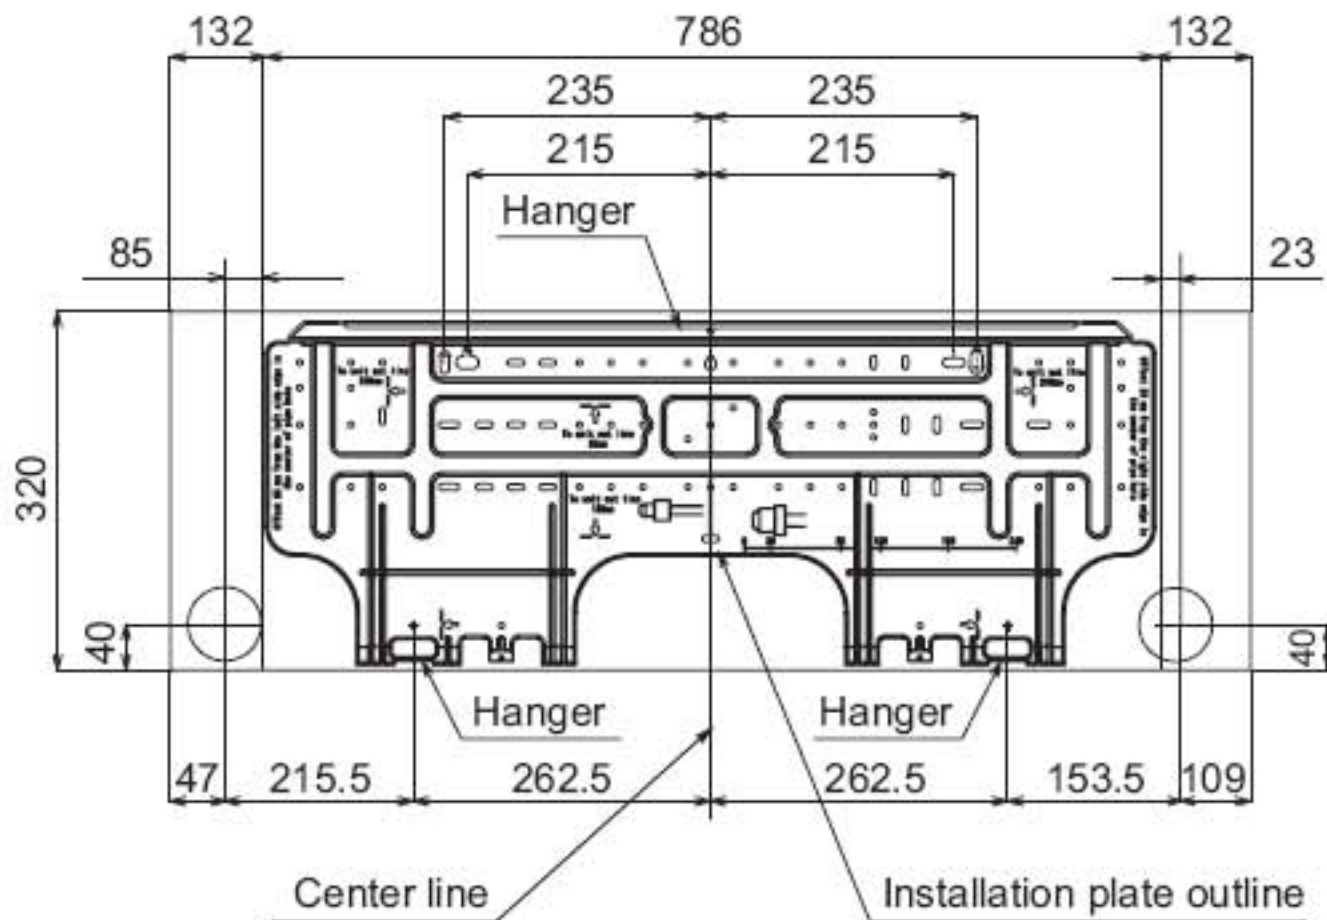

Knock out system

Knock out system

Wireless remote controller

Remote controller holder

Connecting pipe (0.39m)  
(07, 09, 12 series; 9.5mm  
15, 18 series; 12.7mm  
24 series; 15.9mm)

Drain hose  
(0.5mm)

Connecting pipe (0.44m)  
(07, 09, 12 series; 6.4mm  
15, 18 series; 6.4mm  
24 series; 9.5mm)

Installation plate

### Space required for installation and servicing

Distance	Comments
A 110 or more	
B 850 or more	For exchange of cross flow fan
C 170 or more	