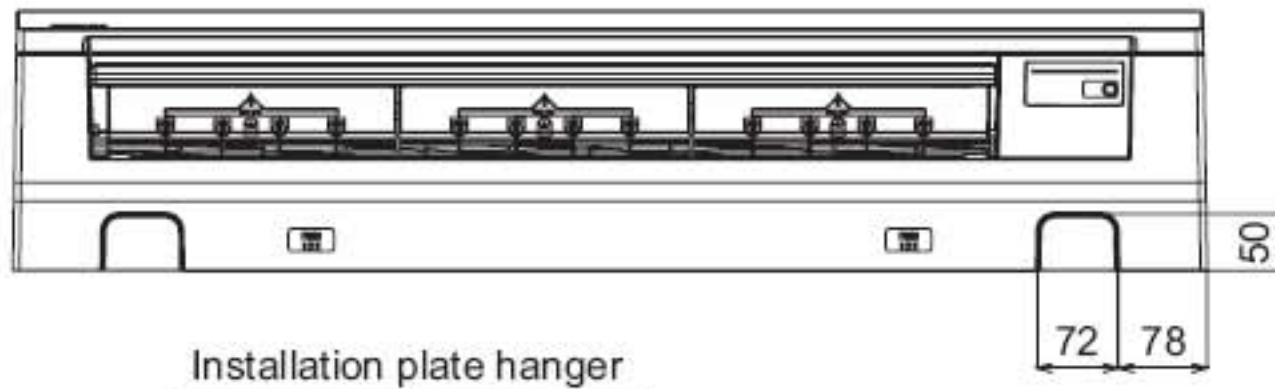

Knock out system

Knock out system

Wireless remote controller

Remote controller holder

Connecting pipe (0.39m)  
(07, 09, 12 series; 9.5mm  
15, 18 series; 12.7mm  
24 series; 15.9mm)

Drain hose  
(0.5mm)

Connecting pipe (0.44m)  
(07, 09, 12 series; 6.4mm  
15, 18 series; 6.4mm  
24 series; 9.5mm)

Installation plate