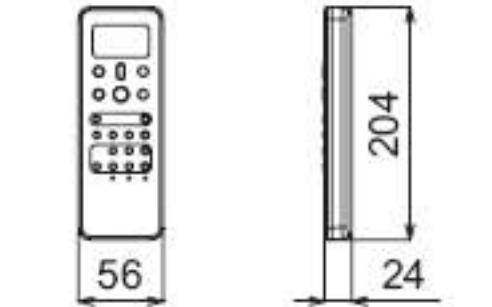

Knock out system

Knock out system

Wireless remote controller

Remote controller holder

Connecting pipe (0.39m)  
(07, 09, 12 series; 9.5mm  
15, 18 series; 12.7mm  
24 series; 15.9mm)

Drain hose  
(0.5mm)

Connecting pipe (0.44m)  
(07, 09, 12 series; 6.4mm  
15, 18 series; 6.4mm  
24 series; 9.5mm)

Installation plate