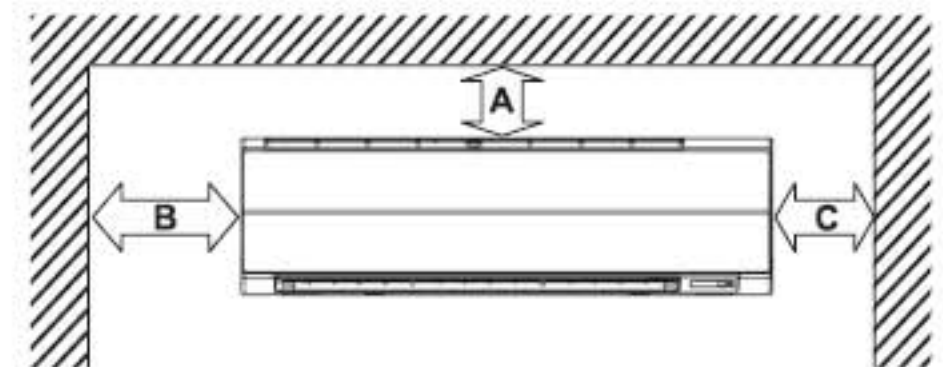

Space required for installation and servicing

Distance	Comments
A 110 or more	
B 850 or more	For exchange of cross flow fan
C 170 or more