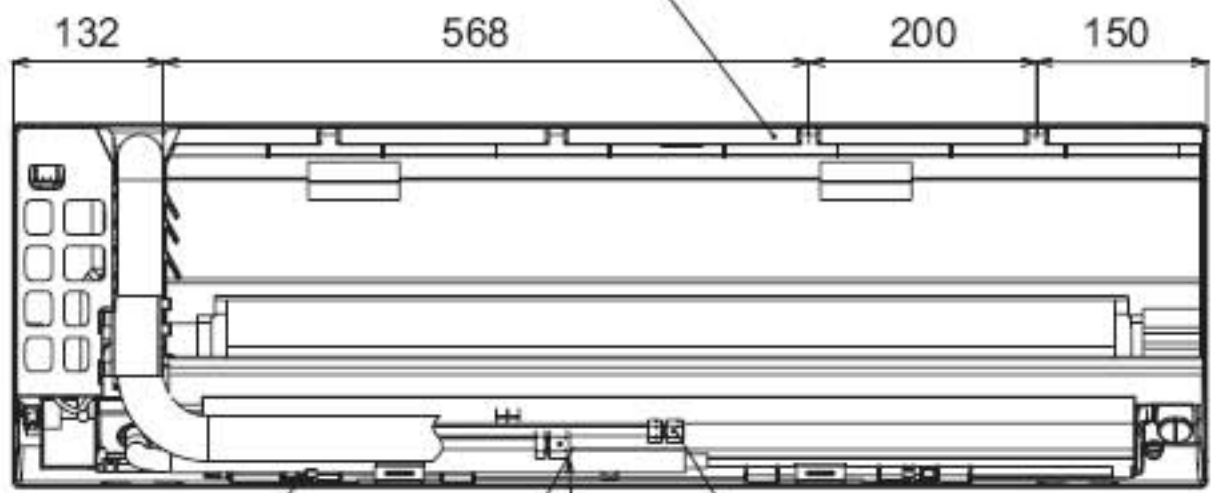

Knock out system

Knock out system

Wireless remote controller

Remote controller holder

Connecting pipe (0.39m)  
(07, 09, 12 series; 9.5mm  
15, 18 series; 12.7mm  
24 series; 15.9mm)

Drain hose  
(0.5mm)

Connecting pipe (0.44m)  
(07, 09, 12 series; 6.4mm  
15, 18 series; 6.4mm  
24 series; 9.5mm)

Installation plate

### Space required for installation and servicing

Distance	Comments
A 110 or more	
B 850 or more	For exchange of cross flow fan
C 170 or more	